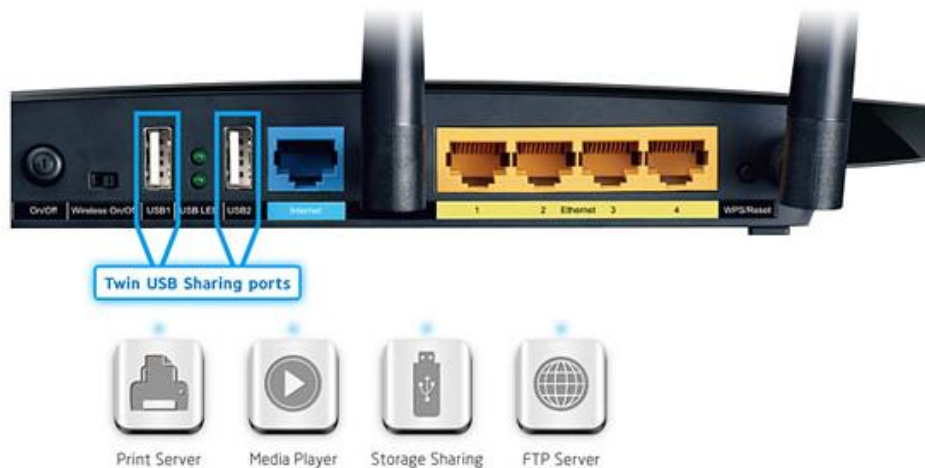

## How to Use the Media Server Feature

The Media Server feature allows you to share the music, videos and photos on your USB drive or mobile hard disk drive that's connected to the router, to game consoles or media players.

### HOW TO SET UP:

Plug the USB storage into the USB port of the TP-LINK router and wait until the USB LED is solid green.

You can setup the media server by the following steps:

**Step 1** Open a web browser (IE/Chrome/Firefox/Safari), type **tplinklogin.net** in the address bar, and then press Enter button.