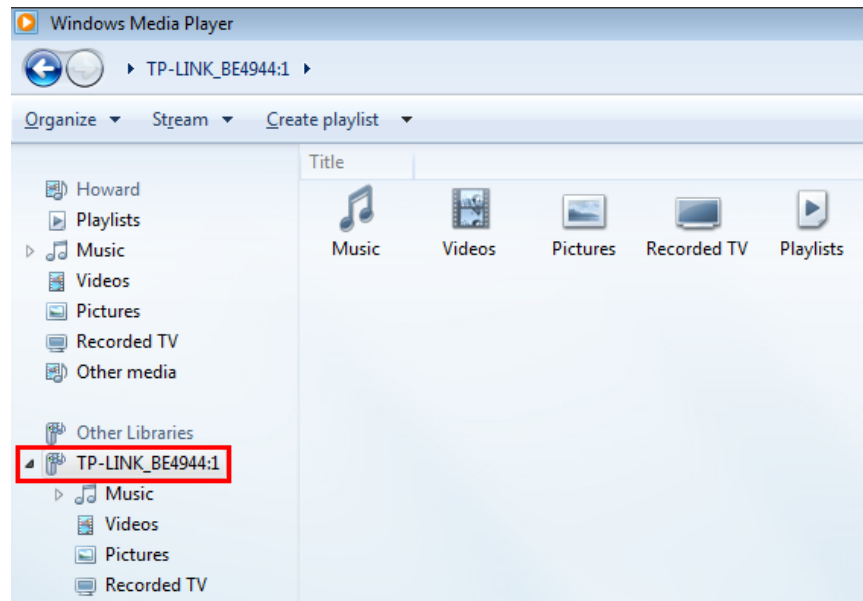

Access the Media Server on Windows Media Player

Note:

Some USB storage devices may require using the bundled external power.