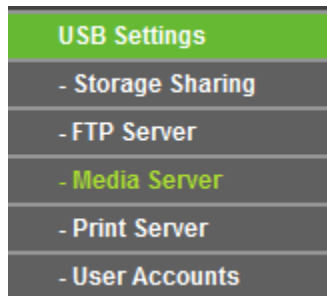

You can setup the media server by the following steps:

Step 1 Open a web browser (IE/Chrome/Firefox/Safari), type **tplinklogin.net** in the address bar, and then press Enter button.

Step 2 Type the username and password in the login page, the default username and password are both **admin** (in lower case), then click OK to log into the router, Click **USB Settings** -> **Media Server** on the left side menu.